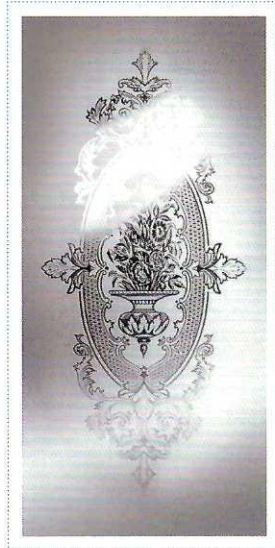

Gothic Amber

Victorian

Designs also include Clear Gothic and Plain Etch.
Opaque laminate available in all designs.
Thickness: 4mm Float, 5mm Laminate, 7mm Laminate.
Sheet Size: 1120mm x 2140mm. Can be cut to size.

Starburst

Garland

Flashed Amber

Regent A

Single Line

Vase B

Clematis

Cobalt Blue