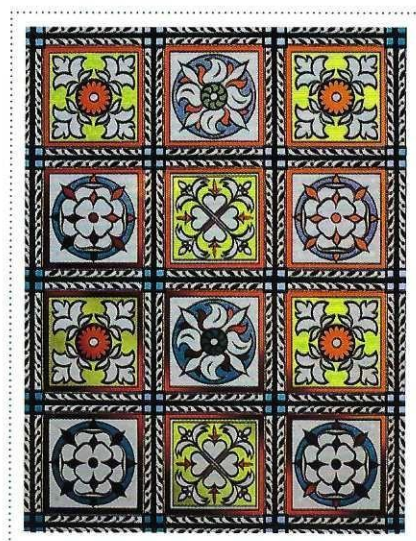

Traditional Glass Patterns

Fleur De Lys

Fleur

Star

Empress

Bright Star

Double Fleur

Gothic Blue

Gothic Amber

Victorian

Designs also include Clear Gothic and Plain Etch.
Opaque laminate available in all designs.
Thickness: 4mm Float, 5mm Laminate, 7mm Laminate.
Sheet Size: 1120mm x 2140mm. Can be cut to size.

Starburst

Garland

Flashed Amber

Regent A

Single Line

Vase B

Clematis

Cobalt Blue

Regency Swirl

Regent B

Small Vine

Ruby

Scallop

Epoque

Vase C

Double Line